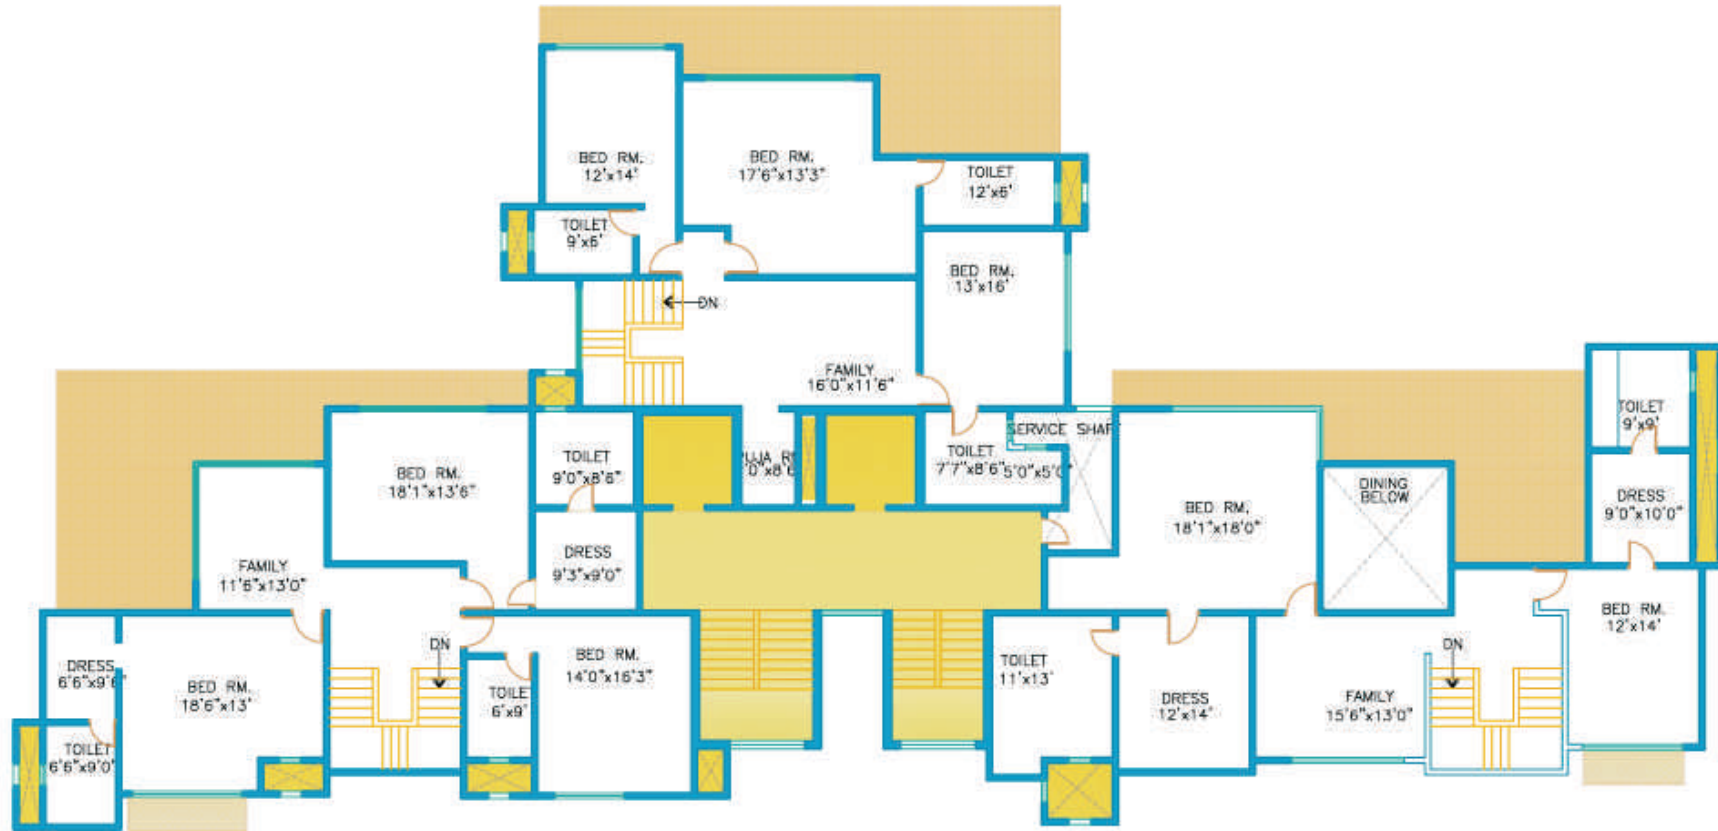

SUPER AREA - 4192 SQ. FT.
TERRACE AREA - 1195 SQ. FT.

SUPER AREA - 4356 SQ. FT.
TERRACE AREA - 1455 SQ. FT.

SUPER AREA - 4785 SQ. FT.
TERRACE AREA - 1819 SQ. FT.

4 BHK+S

4 BHK+S