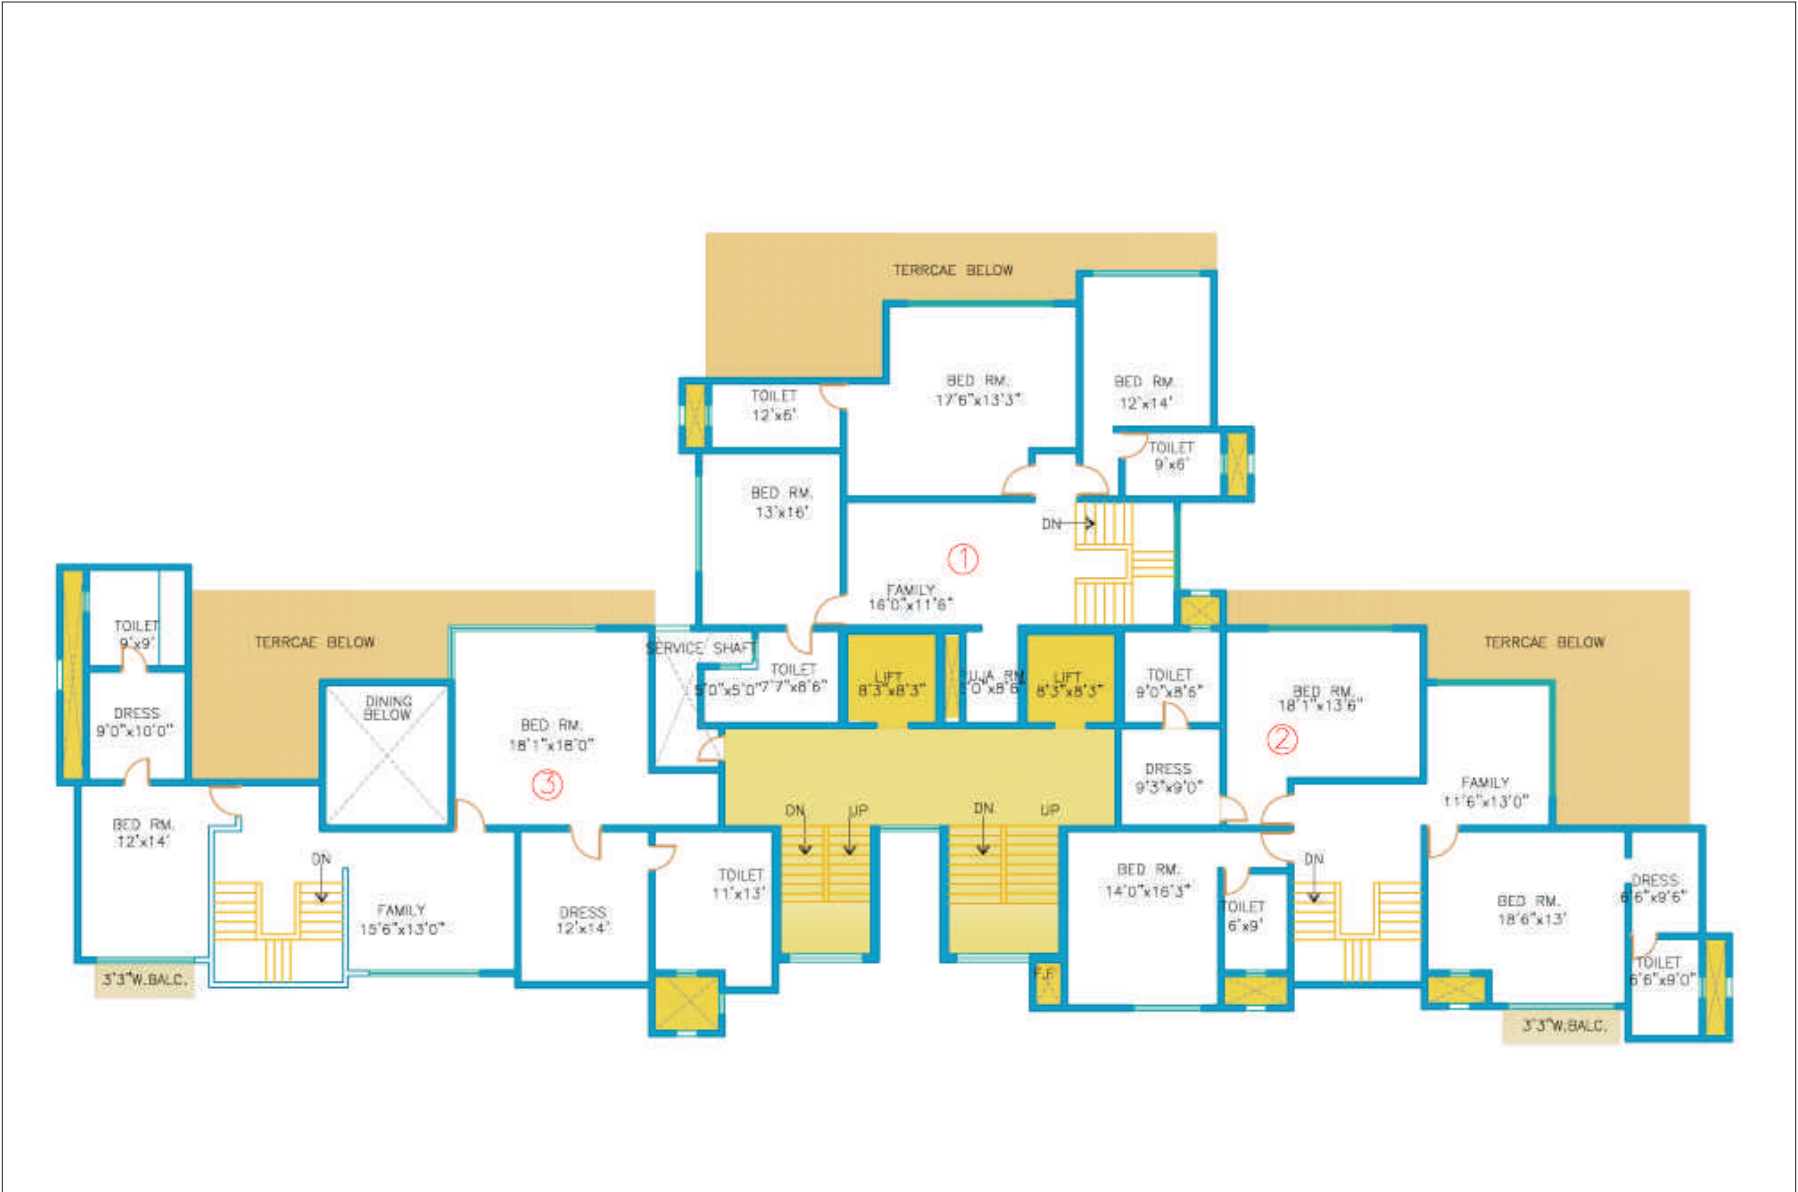

SUPER AREA - 4192 SQ. FT.
TERRACE AREA - 1195 SQ. FT.

SUPER AREA - 4785 SQ. FT.
TERRACE AREA - 1819 SQ. FT.

SUPER AREA - 4356 SQ. FT.
TERRACE AREA - 1455 SQ. FT.

4 BHK+S

4 BHK+S