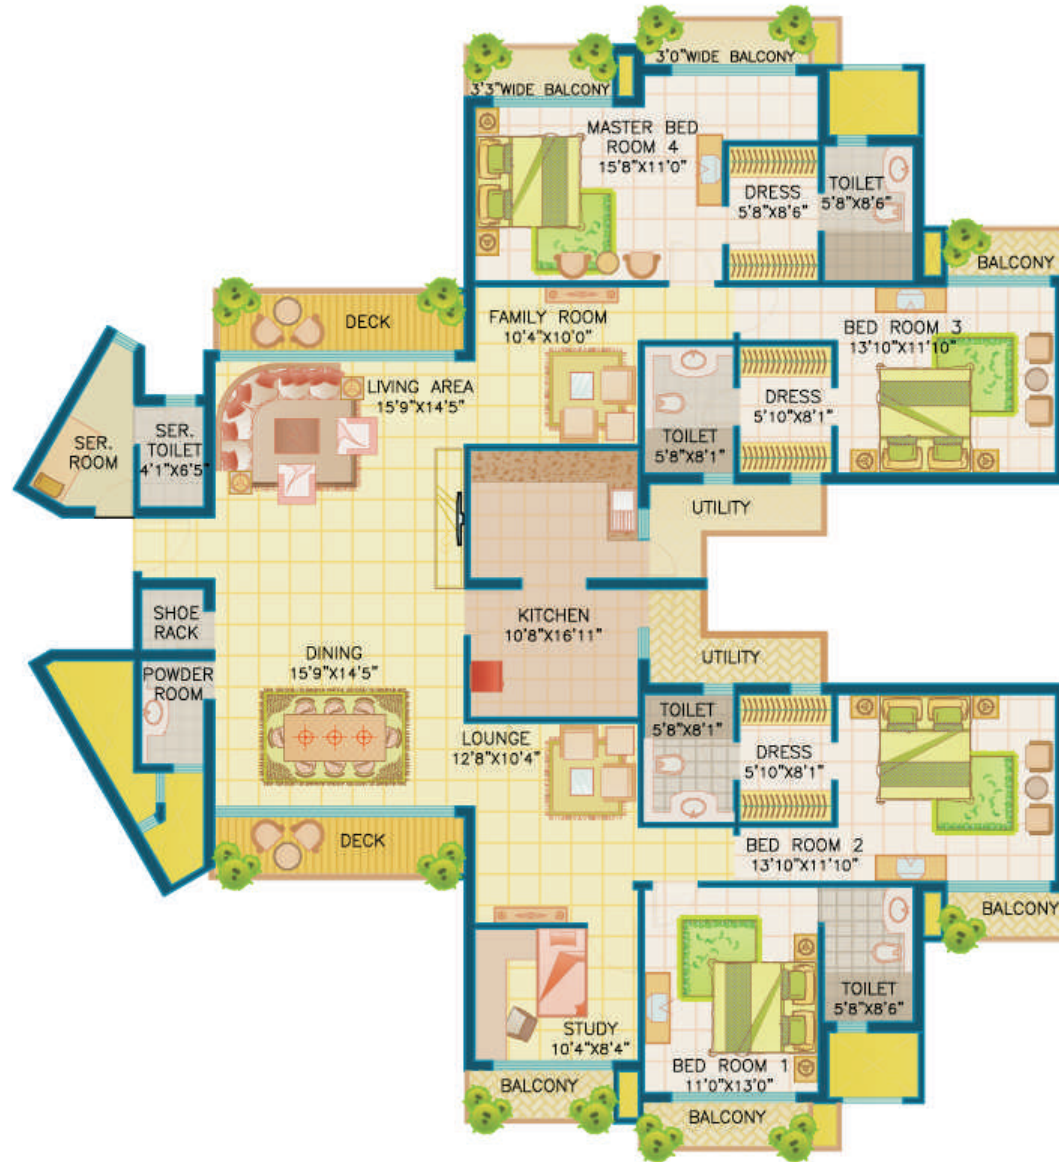

SUPER AREA - 3404 SQ. FT.

SUPER AREA - 3439 SQ. FT.

SUPER AREA - 3456 SQ. FT.

KADAM-LUXURY APARTMENT

LUXURY APARTMENT- CORNER UNIT

LUXURY APARTMENT- MIDDLE UNIT