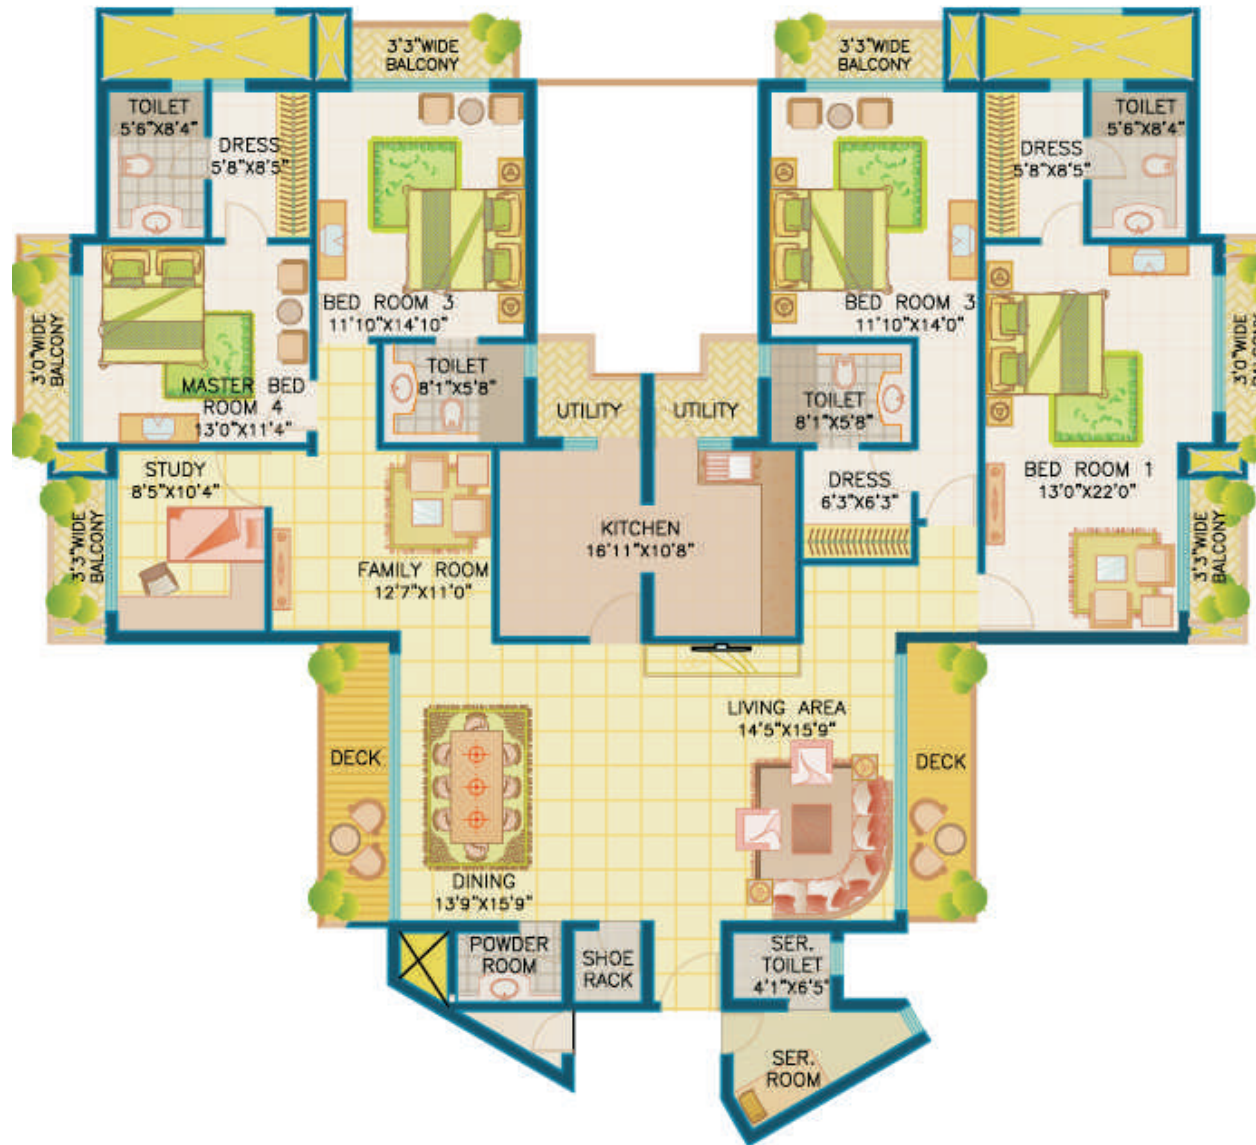

SUPER AREA - 3404 SQ. FT.

SUPER AREA - 3439 SQ. FT.

SUPER AREA - 3456 SQ. FT.

KADAM-LUXURY APARTMENT

LUXURY APARTMENT- CORNER UNIT

LUXURY APARTMENT- MIDDLE UNIT