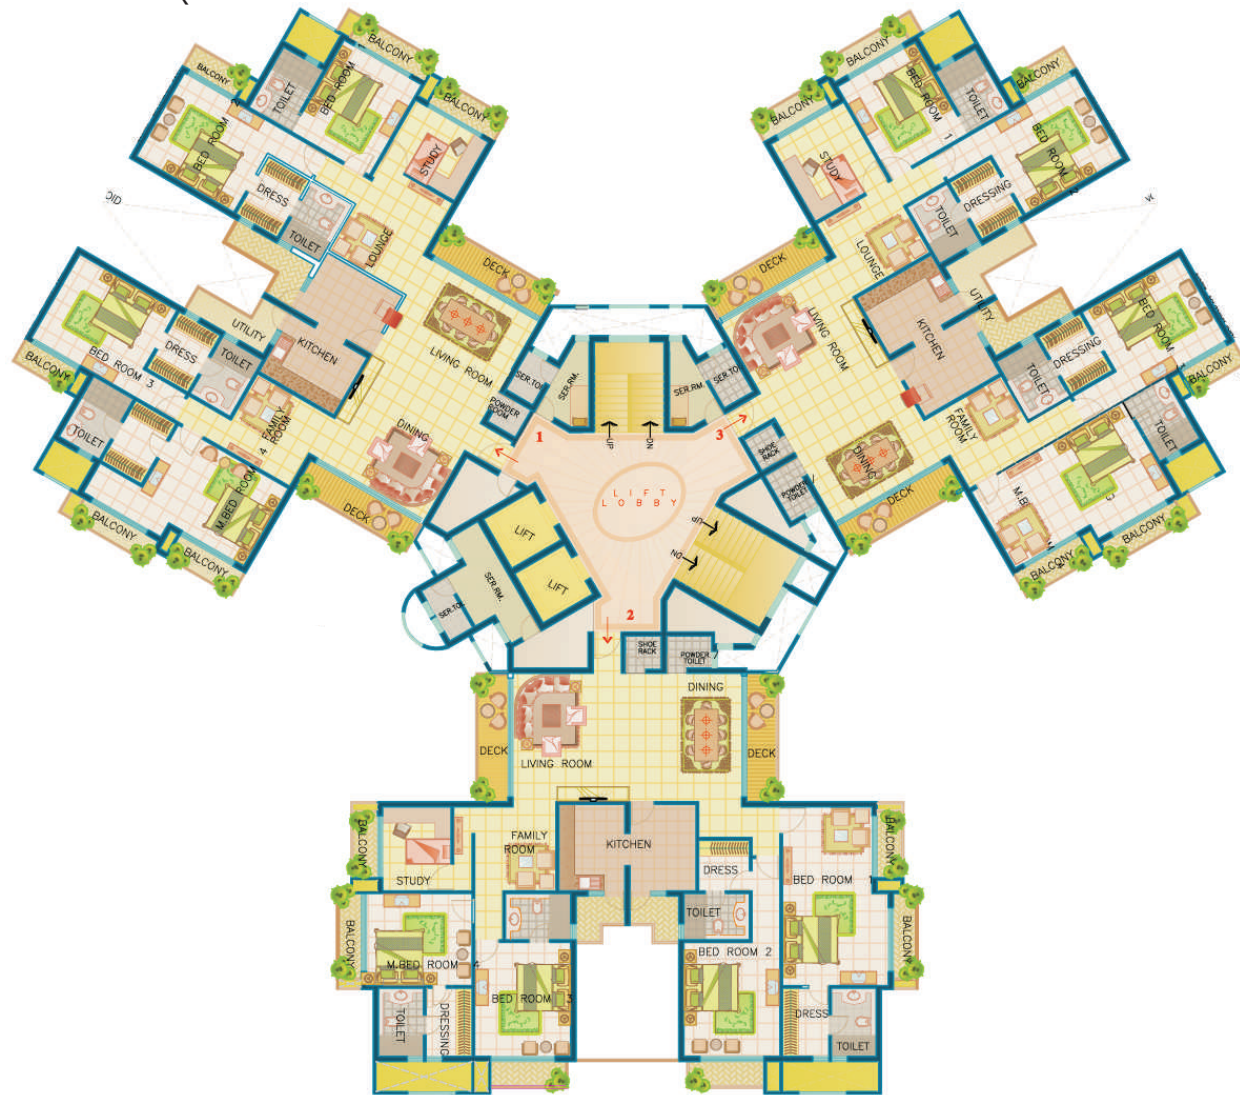

SUPER AREA - 3404 SQ. FT.

SUPER AREA - 3439 SQ. FT.

SUPER AREA - 3456 SQ. FT.

KADAM-LUXURY APARTMENT

LUXURY APARTMENT- CORNER UNIT

LUXURY APARTMENT- MIDDLE UNIT