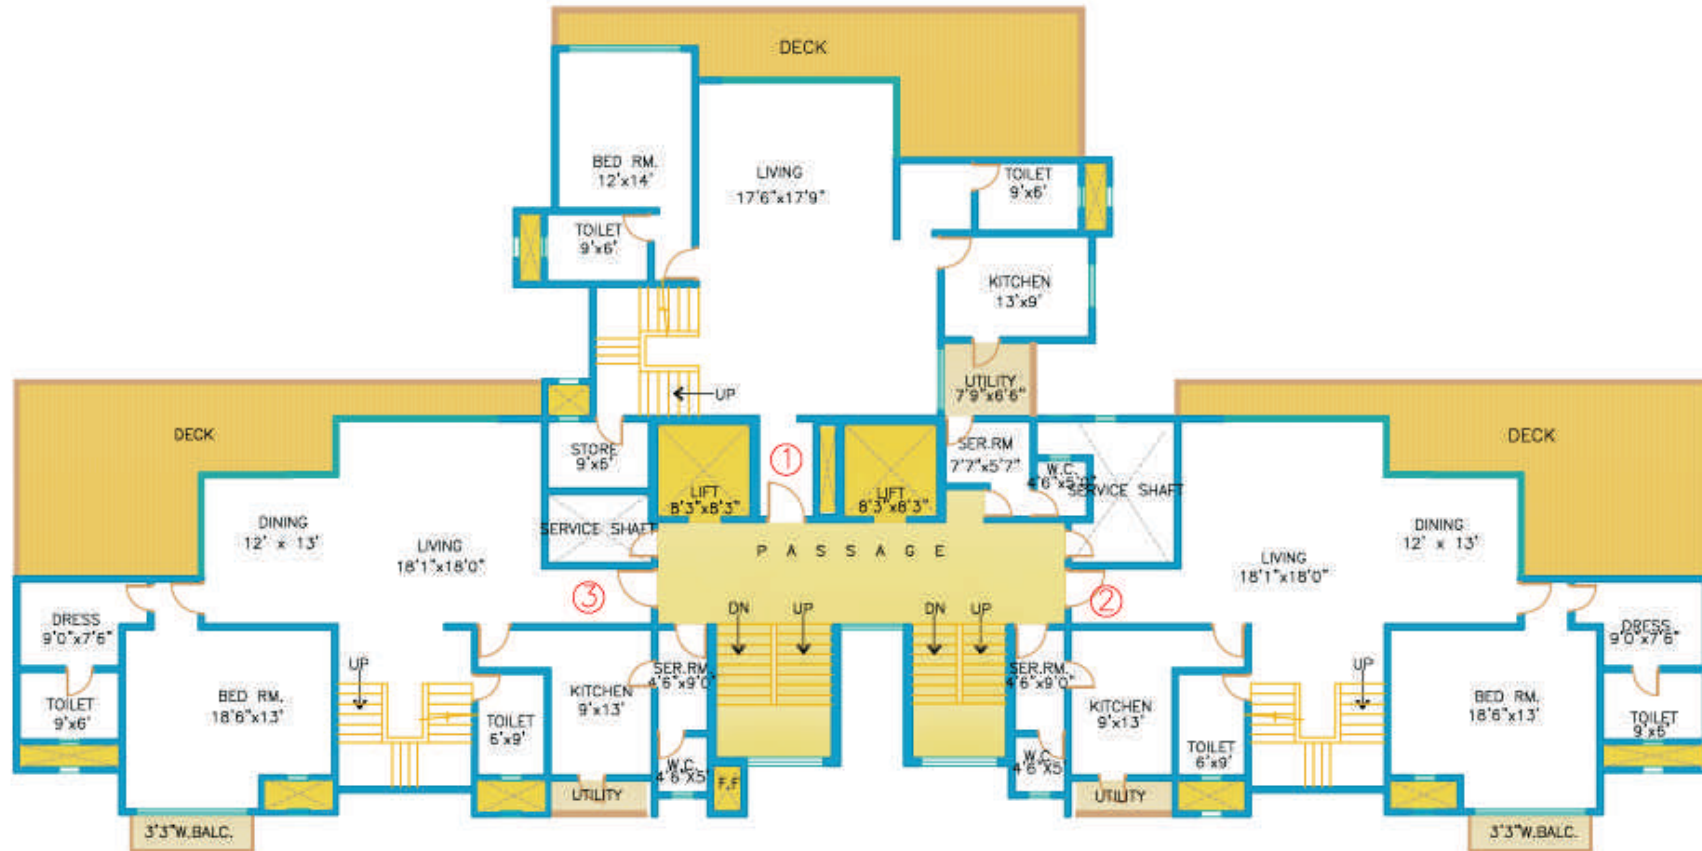

SUPER AREA - 4212 SQ. FT.
TERRACE AREA - 1195 SQ. FT.

SUPER AREA - 4676 SQ. FT.
TERRACE AREA - 1447 SQ. FT.

SUPER AREA - 4674 SQ. FT.
TERRACE AREA - 1568 SQ. FT.

4 BHK+S

4 BHK+S