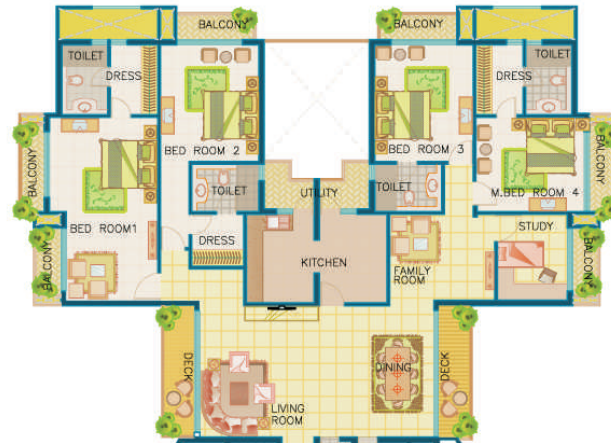

SUPER AREA - 3332 SQ. FT.

SUPER AREA - 3432 SQ. FT.

SUPER AREA - 3456 SQ. FT.

LUXURY APARTMENT- CORNER UNIT

LUXURY APARTMENT- MIDDLE UNIT