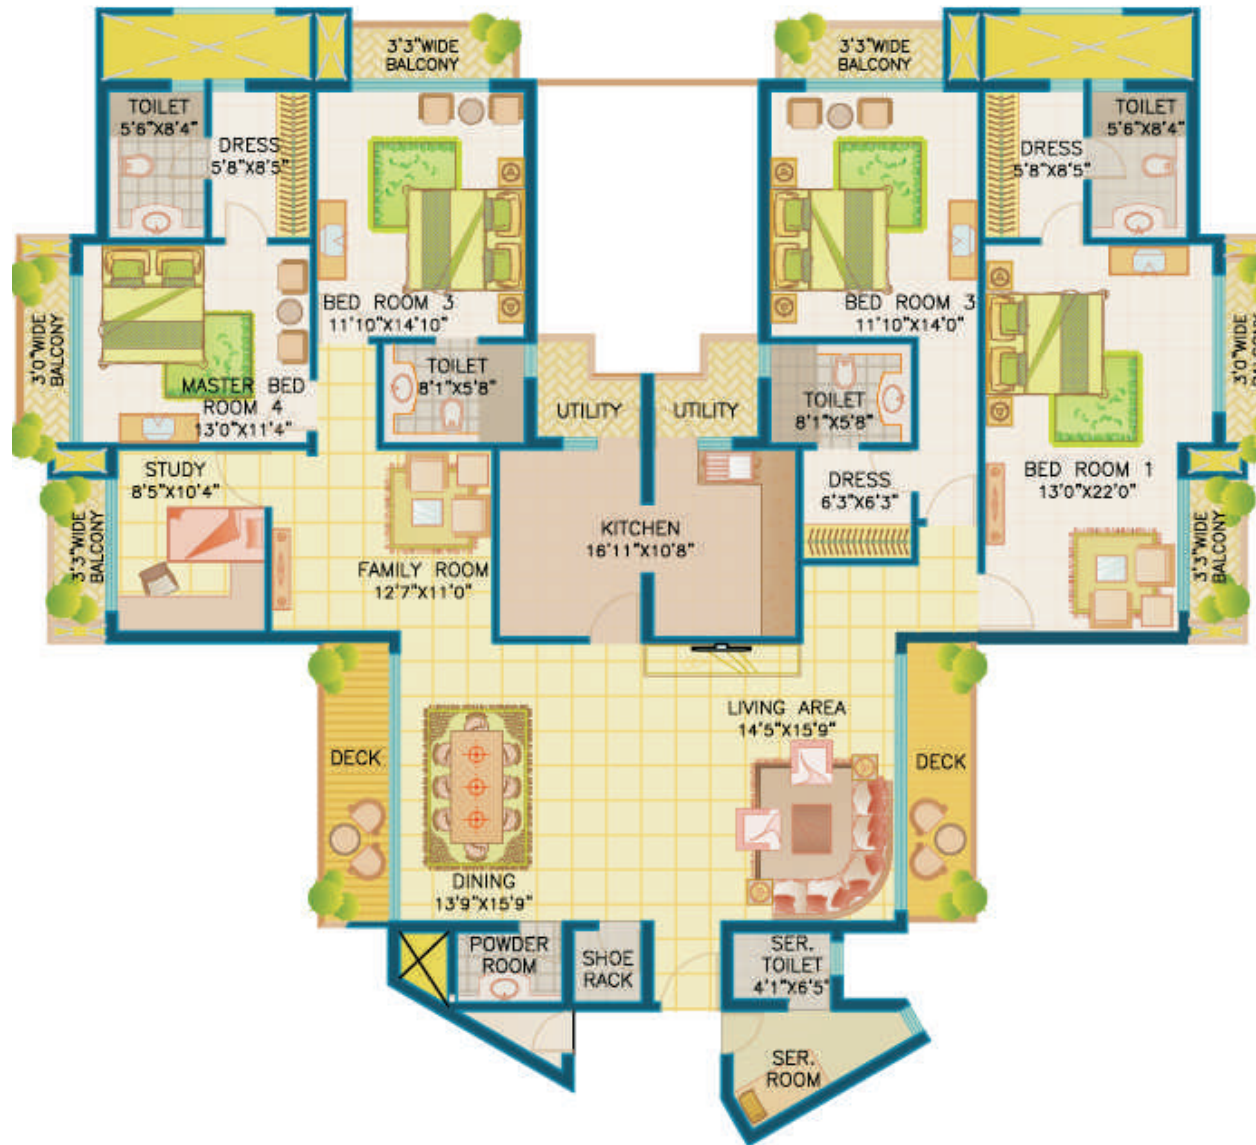

SUPER AREA - 3332 SQ. FT.

SUPER AREA - 3432 SQ. FT.

SUPER AREA - 3456 SQ. FT.

LUXURY APARTMENT- CORNER UNIT

LUXURY APARTMENT- MIDDLE UNIT