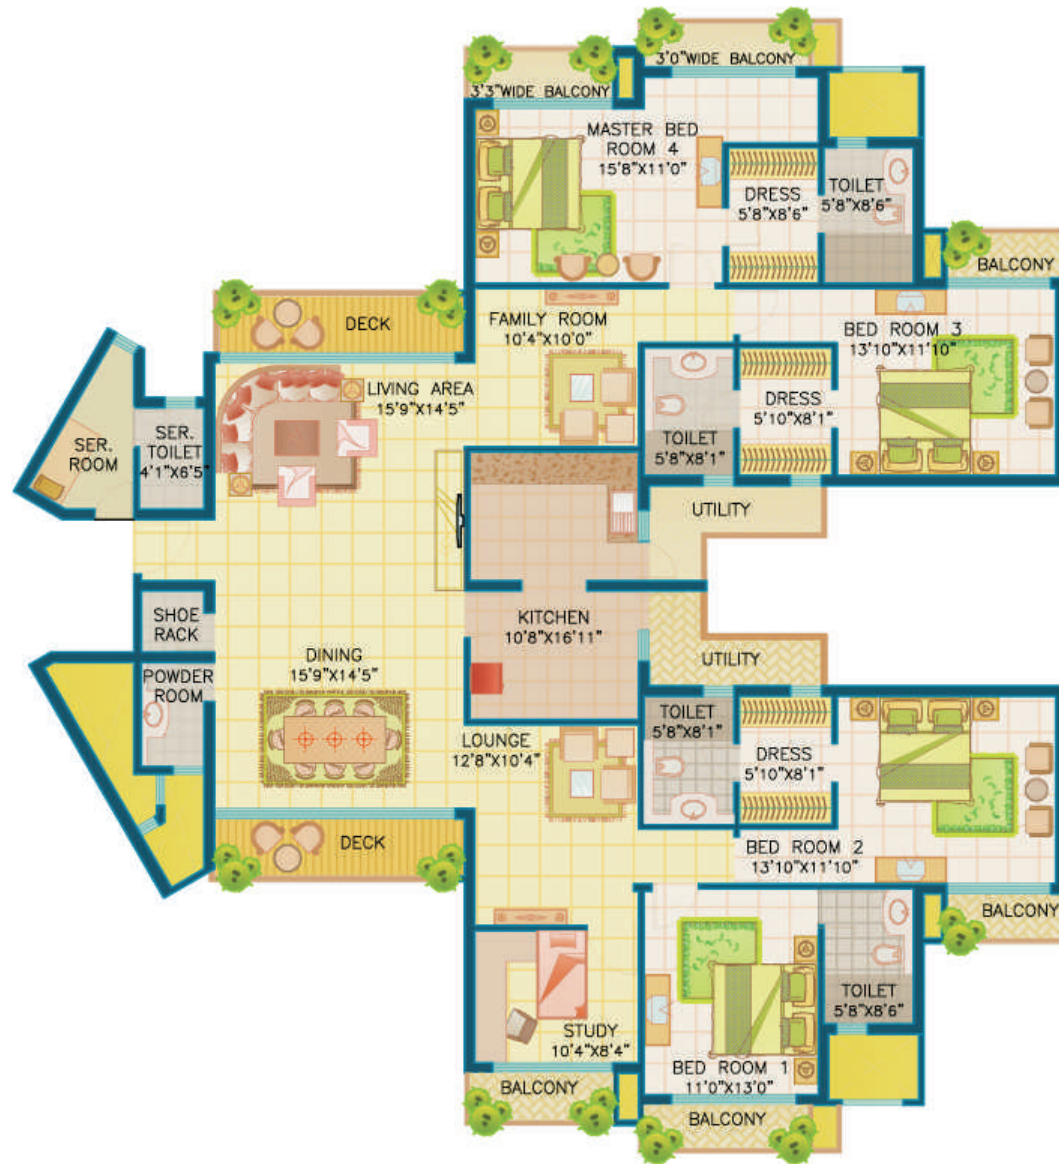

SUPER AREA - 3332 SQ. FT.

SUPER AREA - 3432 SQ. FT.

SUPER AREA - 3456 SQ. FT.

LUXURY APARTMENT- CORNER UNIT

LUXURY APARTMENT- MIDDLE UNIT