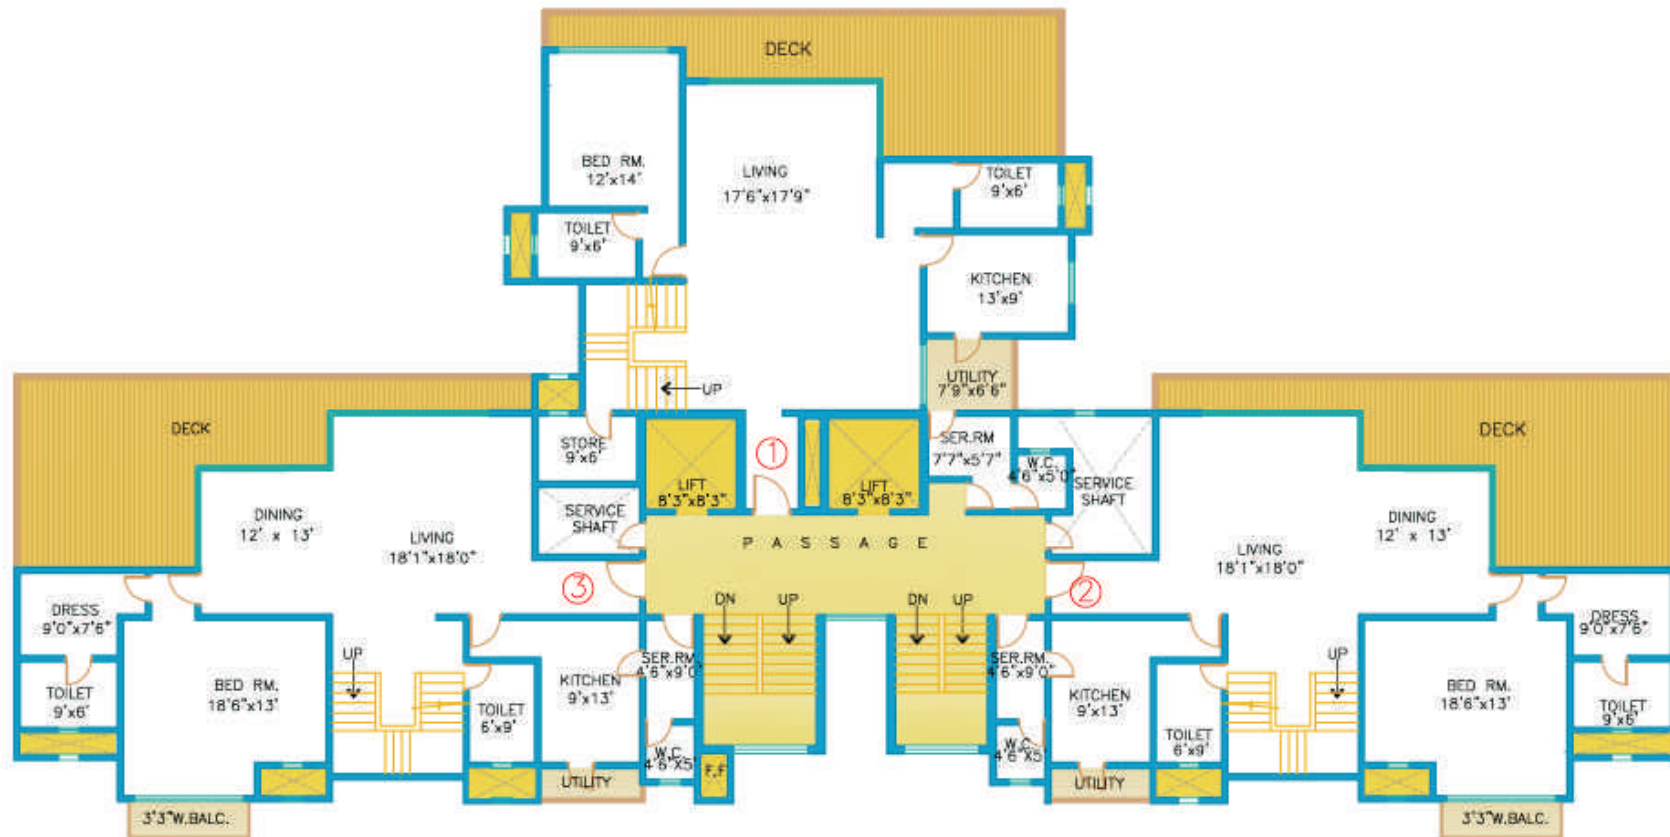

SUPER AREA - 4192 SQ. FT.
TERRACE AREA - 1195 SQ. FT.

SUPER AREA - 4674 SQ. FT.
TERRACE AREA - 1447 SQ. FT.

SUPER AREA - 4676 SQ. FT.
TERRACE AREA - 1568 SQ. FT.

4 BHK+S

4 BHK+5

OAK-UPPER LEVEL-PENTHOUSE