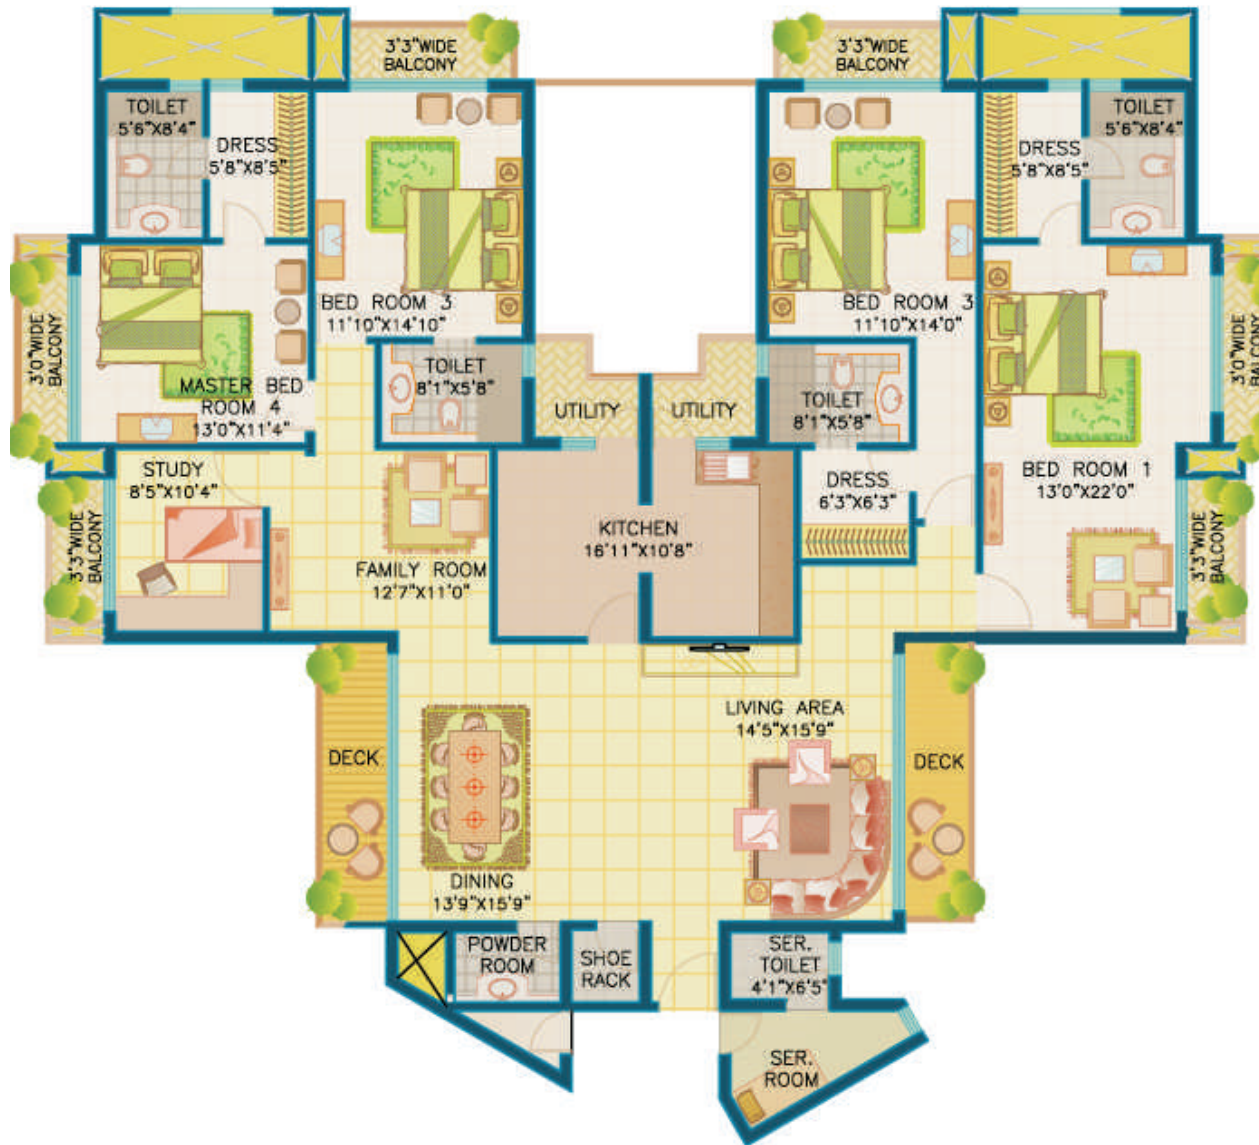

SUPER AREA - 3332 SQ. FT.

SUPER AREA - 3456 SQ. FT.

SUPER AREA - 3434 SQ. FT.

LUXURY APARTMENT- CORNER UNIT

LUXURY APARTMENT- MIDDLE UNIT