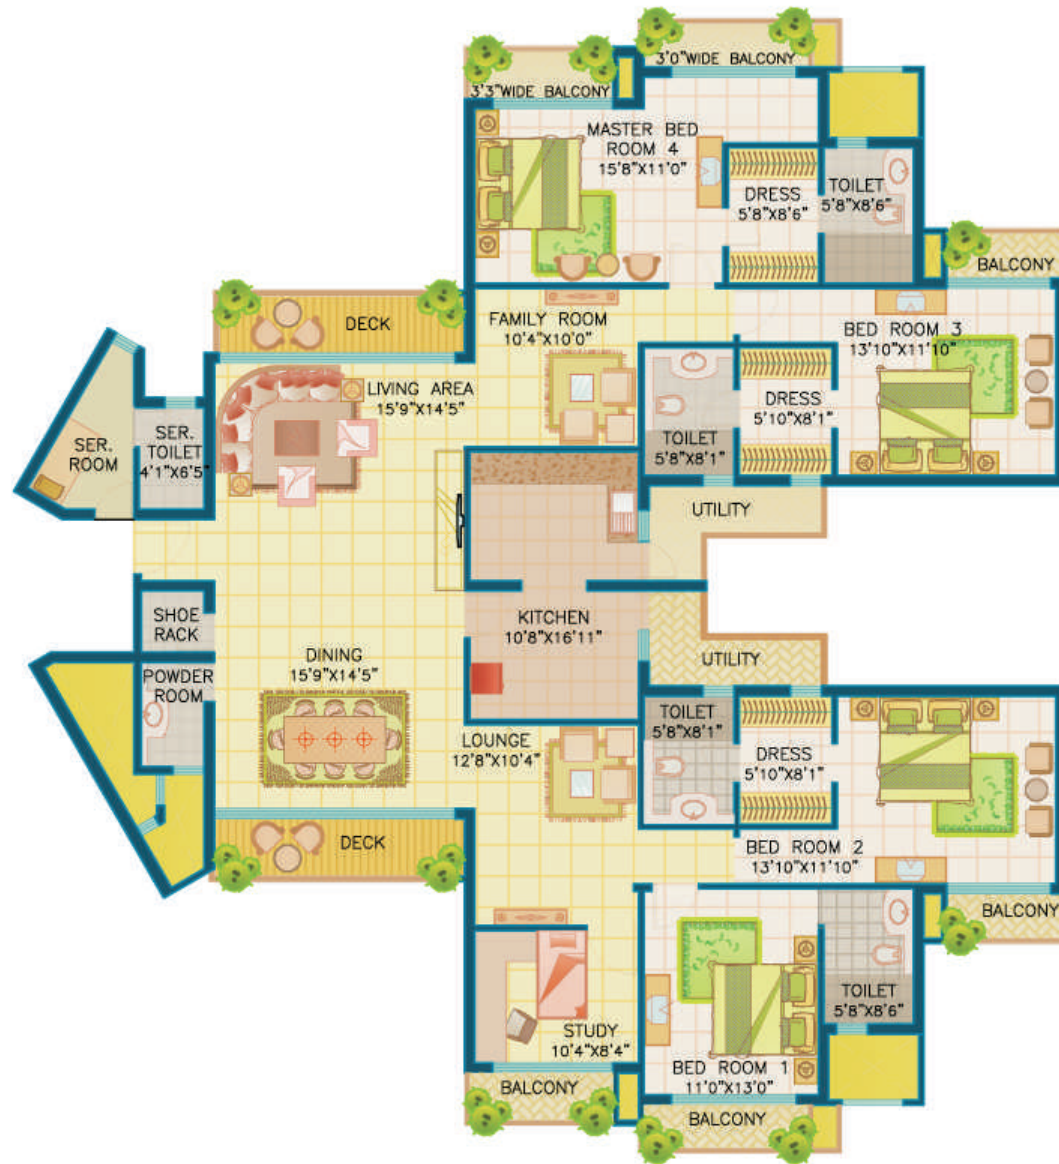

SUPER AREA - 3332 SQ. FT.

SUPER AREA - 3456 SQ. FT.

SUPER AREA - 3434 SQ. FT.

LUXURY APARTMENT- CORNER UNIT

LUXURY APARTMENT- MIDDLE UNIT